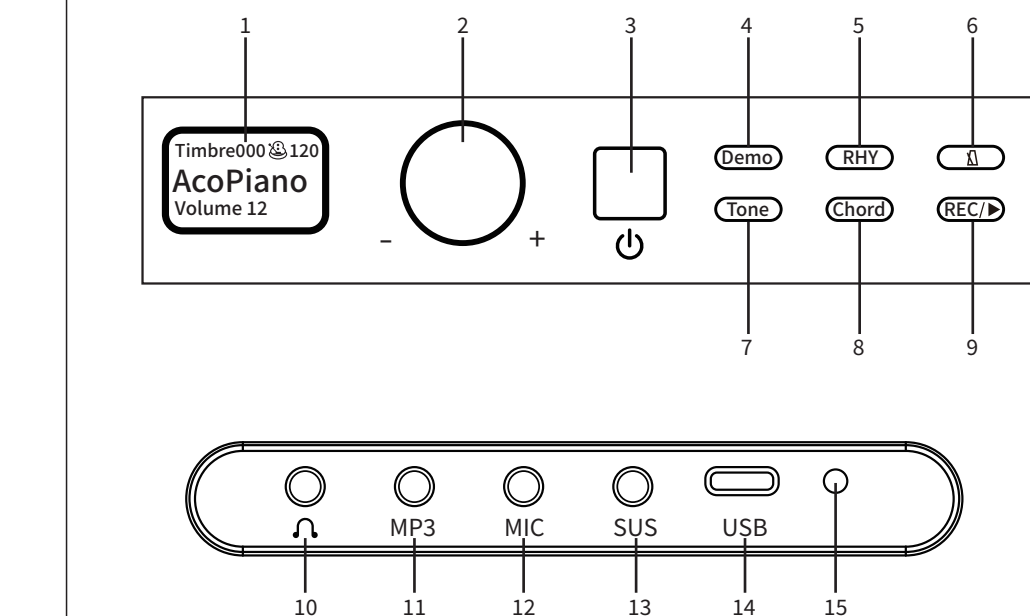

II. Function button description:

1		LED display screen	9		Record/Play button
2		Knob button	10		Earphone interface
3		ON/OFF	11		Audio input
4		Demo button	12		MIC input
5		Rhythm button	13		Sustain pedal interface
6		Metronome button	14		Type-C interface
7		Tone button	15		Charging indicator
8		Chord button			

III. Product function description:

9.Tempo

10.Trans

11.D.Keyboard

12.Teaching

- 1.Press "Knob"button,rotate "Knob"button to select teaching.
- 2.Press "Knob"button,rotate "Knob"button to select teaching mode(A-Mode,B-Mode,teaching off).No any operation for 3 seconds will return to volume mode.
  A-Mode:Select the different demo,press "Demo"button to enter A-Mode.Play any key to play the main melody of the demo song.
  B-Mode:Select the different demo,press "Demo"button to enter B-Mode.The user presses the right key to make a sound, press the wrong key to make no sound.

13.Vibrato

14.Keyboard Drum

15.Dynamic

16.Sleep-mode

17.LED indicator

18.Blue-tooth MIDI function

19.Blue-tooth audio function

Accessory one:lists of demo

NO	name	NO	name
000	Croatian Rhapsody	010	Bandari
001	By Alice	011	Castle in the Sky
002	A comme amour	012	Song of Joy
003	Green Sleeves	013	Edelweiss
004	Dream Wedding	014	Dance of firelie
005	Romance De Amor	015	My soul
006	Dancing Girl	016	CSIKOS POST
007	CrystilLake	017	Rhythm Of The Rain
008	Les premiers sourires de Vanessa	018	The Maiden's Prayer
009	Snowdreams	019	The Blue Danube

Accessory two:lists of tone

NO	name	NO	name
	Piano	022	Harmonica
000	Piano 1	023	Bandoneon
001	Piano 2		Guitar
002	Piano 3	024	Acoustic Guitar (nylon)
003	Honky-Tonk Piano	025	Acoustic Guitar(steel)
004	Rhodes Piano	026	Electric Guitar (jazz)
005	Chorus Piano	027	Electric Guitar (clean)
006	Harpichord	028	Electric Guitar (muted)
007	Clavinet	029	Overdriven Guitar
	Percussion	030	Distortion Guitar
008	Celesta	031	Guitar Harmonics
009	Glockenspiel		Bass
010	Music Box	032	Acoustic Bass
011	Vibraphone	033	Electric Bass(finger)
012	Marimba	034	Electric Bass(pick)
013	Xylophone	035	Fretless Bass
014	Tubular Bells	036	Slap Bass 1
015	Santur	037	Slap Bass 2
	Organ	038	Synth Bass 1
016	Hammond Organ	039	Synth Bass 2
017	Percussive Organ		String Solo
018	Rock Organ	040	Violin
019	Church Organ	041	Viola
020	Bottle Blow	042	Cello
021	Accordion	043	Contrabass

Accessory three:lists of rhythm