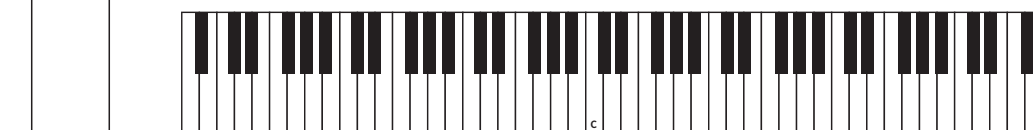

III. Product function description:

9.Tempo

10.Trans

11.D.Keyboard