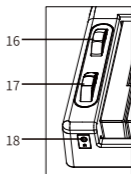

II. Function button description:

1		LED display screen	10		USB-B interface
2		Knob button	11		Audio input
3		ON/OFF	12		Speaker jack at back
4	Tone	Tone button	13		MIC input
5	Demo	Demo button	14		Sustain pedal interface
6	RHY	Rhythm button	15		Three foot pedal interface
7		Metronome button	16		Pitch Wheel
8	REC/▶	Record/Play button	17		Vibrato Wheel
9		DC 12V/3A	18		Speaker jack at front