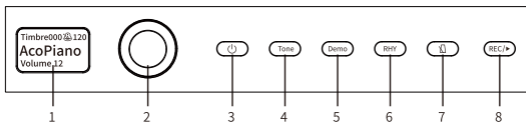

Thanks for buying the electronic piano.

Our company with many years experience of developing,producing a series of productions,about the portable piano and roll up drum kit.This product is light and very portable,in order to have the best use of the product,please strictly follow the instructions and precautions in the manual.May you enjoy it.Thanks for your cooperation.

I. Product function introduction:

- •Folding electronic piano
- •61/88 standard keys (includes black key)
- •Tone:129 tones
- •RHY:128 rhythms
- •Demo:60 demos
- •Rhythm function
- •Demo function
- •Metronome function
- •Knob button function
- •10W Dual Stereo Speakers
- •Sleeping function
- •Chord function
- •Dual keyboard function
- •Dynamic function
- •LED display
- •Sustain pedal
- •Blue-tooth MIDI/Blue-tooth audio function
- •Power supply:1.Built-in battery 7.4V/1800mAh
  2.DC 12V/3A supply

II. Function button description: