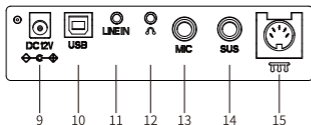

Thanks for buying the electronic piano.

Our company with many years experience of developing,producing a series of productions,about the portable piano and roll up drum kit.This product is light and very portable,in order to have the best use of the product,please strictly follow the instructions and precautions in the manual.May you enjoy it.Thanks for your cooperation.

I. Product function introduction:

- •Folding electronic piano
- •61/88 standard keys (includes black key)
- •Tone:129 tones
- •RHY:128 rhythms
- •Demo:60 demos
- •Rhythm function
- •Demo function
- •Metronome function
- •Knob button function
- •10W Dual Stereo Speakers
- •Sleeping function
- •Chord function
- •Dual keyboard function
- •Dynamic function
- •LED display
- •Sustain pedal
- •Blue-tooth MIDI/Blue-tooth audio function
- •Power supply:1.Built-in battery 7.4V/1800mAh
  2.DC 12V/3A supply

II. Function button description: